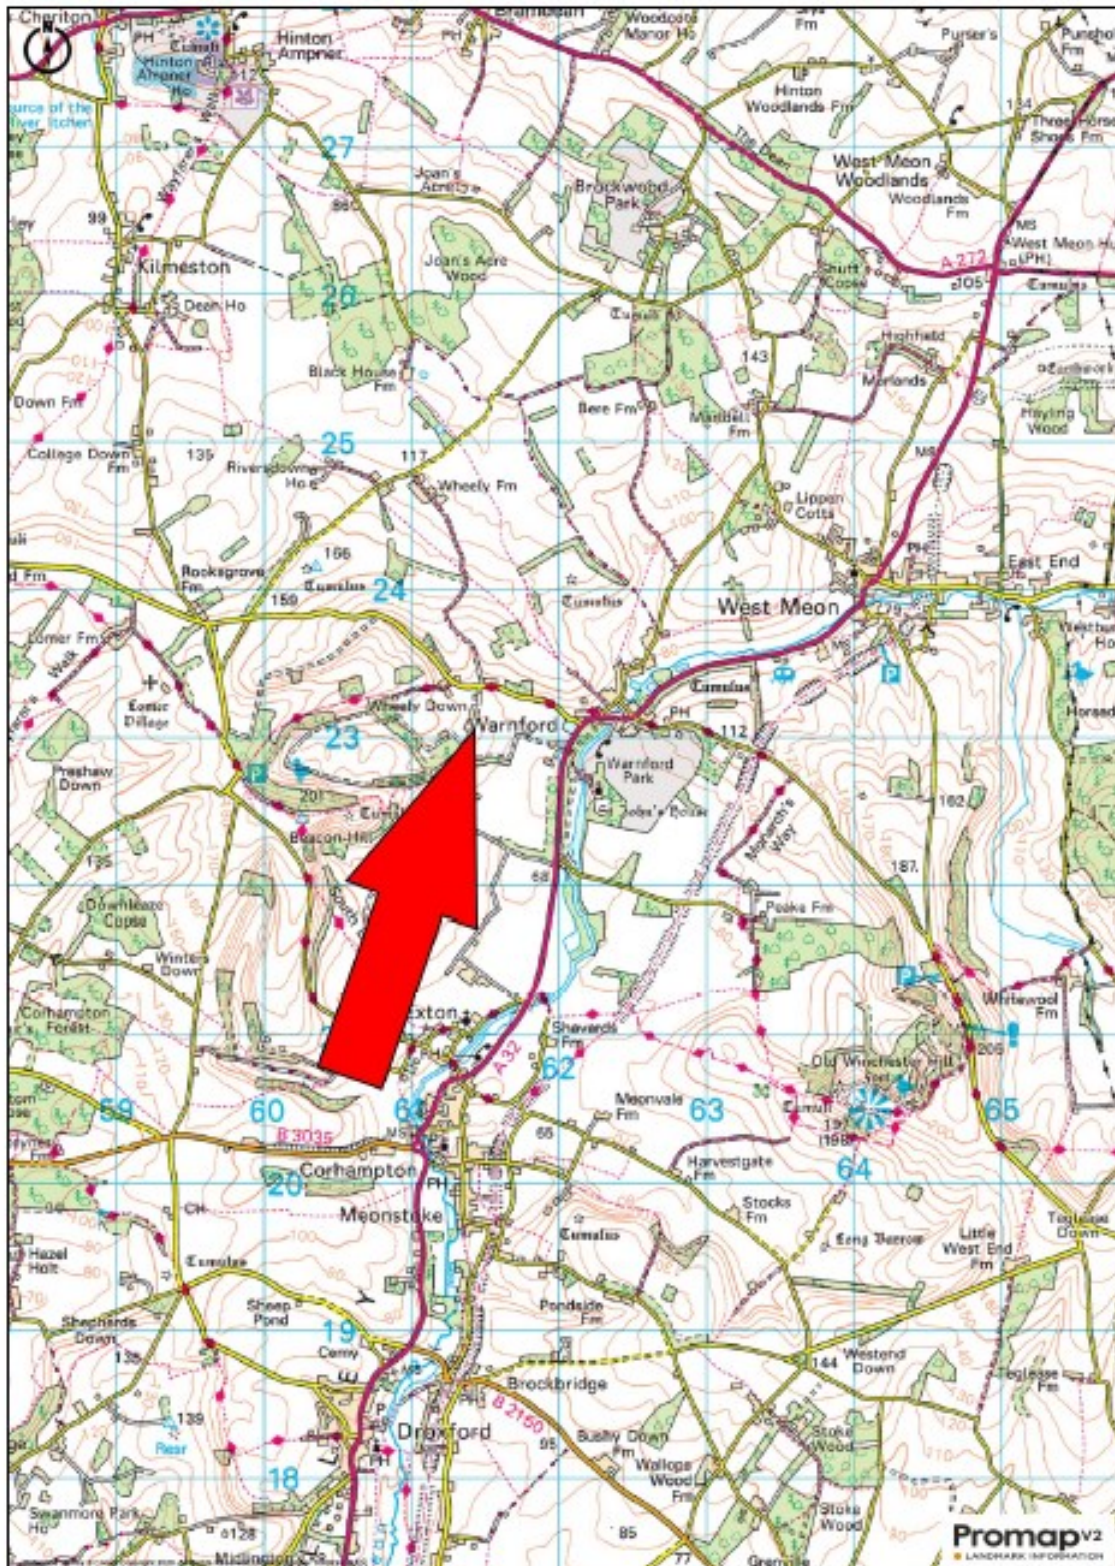

# LOCATION PLAN

**GWB**  
Giles Wheeler-Bennett  
Chartered Surveyors & Land Agents  
Bishops Waltham (01489) 896977  
Produced 22/07/2020  
SCALE 1:50,000 at A4

Based on the Ordnance Survey Map with the sanction of the  
Controller of the HM Stationery Office. Crown Copyright Reserved.  
For identification purposes only (License No. 10002091)