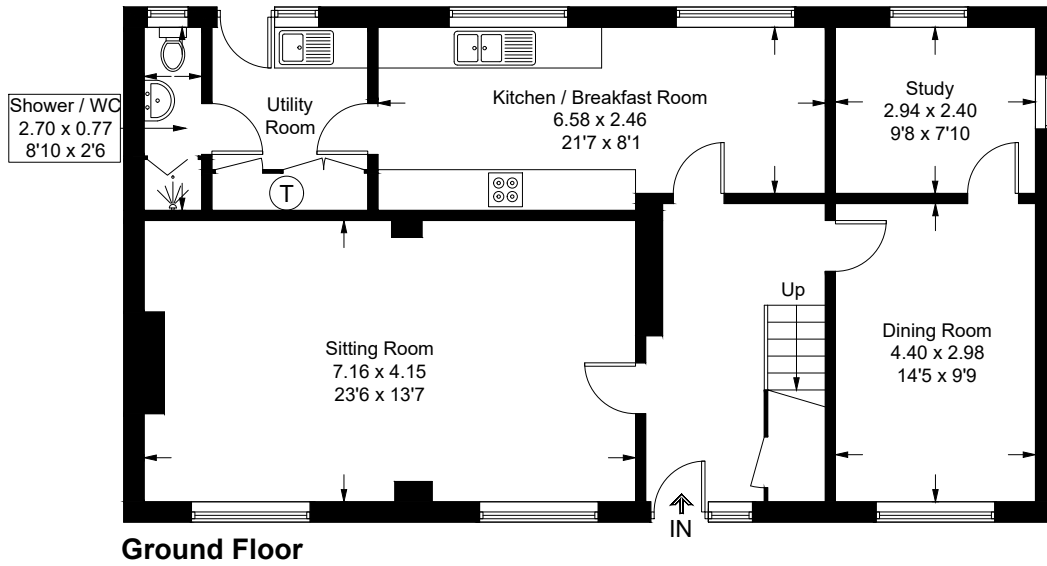

Approximate Gross Internal Area = 157.1 sq m / 1691 sq ft

Illustration for identification purposes only, measurements are approximate, not to scale. (ID1138954)