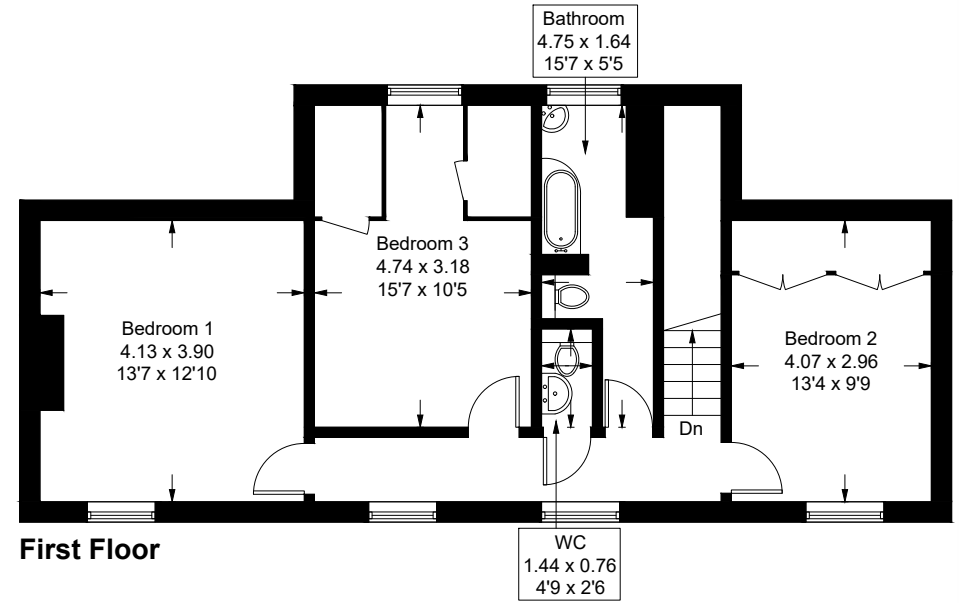

Approximate Gross Internal Area = 157.1 sq m / 1691 sq ft

Illustration for identification purposes only, measurements are approximate, not to scale. (ID1138954)